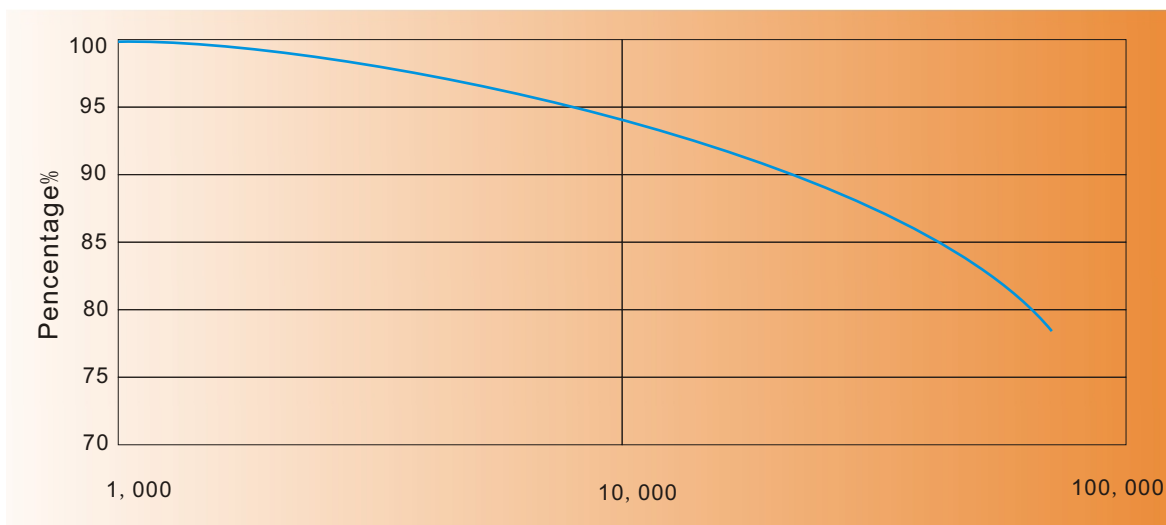

Specifications

1. Energy saving high power LED light to replace the conventional CFL bulb
2. Power efficiency: 89%
3. LED source: 3528 SMD LED
4. Operation temperature: 0-40 °C .
5. Input voltage: 100-240VAC
6. Color temperature:
 - 1) Cold white: 5500~6700K
 - 2) Natural white: 4000~5000K
 - 3) Warm white: 2700~3500K
7. Lumen: 70-90lm/W

Product Specification

		120CM	90CM	60CM
L1		1202	893	592
L2		1216	907	606
T8	D	26	26	26
T10		30	30	30

Unit: mm

Light Distribution Curve

Temperature

NSLFL is designed for operation in all energy saving lamp installations: in open fixtures to ensure long-life .

T_c.

T_c Max: 70° C

Lifetime

NSLFL LED lifetime @ 25C 10mm Free Air

Technical Specifications

Item		LED Fluorescent Lamp		
	Model NO.	NSLFL001	NSLFL002	NSLFL003
1	Base Type	G13		
2	Certificates	CE & RoHS		
3	Beam Angle	180°		
4	Input Voltage	100~240 VAC		
5	Operating Temperature	0-40 °C		
6	Storage Temperature	-30~70 °C		
7	Power Consumption	9 W	15 W	20 W
8	Power Supply	3 W		
9	Power Factor	>0.96		
10	LED Drivers Efficiency	>87%		
11	Light Color	Warm White	Neutral White	Cool White
12	Color Temperature	2,700-3,500K	4,000-5,000K	5,000-67,00K
13	Lumen Efficiency	70-80lm/W	90-100lm/W	110-120lm/W
14	CRI	>80		
15	Dimmable	~		
16	Dimensions	606MM	907MM	1216MM
17	Net Weight	215KG	330KG	410KG
18	Quantity of LED	144PCS	252PCS	336PCS