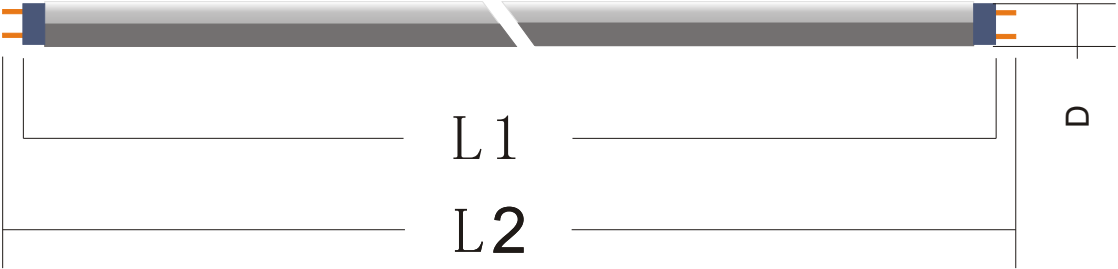

Specifications

1. Energy saving high power LED light to replace the conventional CFL bulb
2. Power efficiency: 89%
3. LED source: 3528 SMD LED
4. Operation temperature: 0-40 °C .
5. Input voltage: 100-240VAC
6. Color temperature:
 - 1) Cold white: 5500~6700K
 - 2) Natural white: 4000~5000K
 - 3) Warm white: 2700~3500K
7. Lumen: 70-90lm/W

Product Specification

		120CM	90CM	60CM
L1		1202	893	592
L2		1216	907	606
T8	D	26	26	26
T10		30	30	30

Unit: mm

Light Distribution Curve

Temperature

NSLFL is designed for operation in all energy saving lamp installations: in open fixtures to ensure long-life .