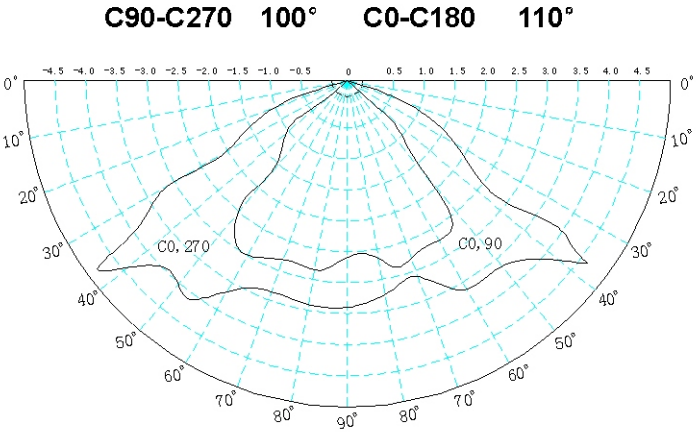

Specifications

1. Energy saving high power LED light to replace the conventional CFL bulb
2. Power efficiency: 89%
3. LED source: 3528 SMD LED
4. Operation temperature: 0-40 °C .
5. Input voltage: 100-240VAC
6. Color temperature:
 - 1) Cold white: 5500~6700K
 - 2) Natural white: 4000~5000K
 - 3) Warm white: 2700~3500K
7. Lumen: 70-90lm/W

Product Specification

		120CM	90CM	60CM
L1		1202	893	592
L2		1216	907	606
T8	D	26	26	26
T10		30	30	30

Unit: mm

Light Distribution Curve

Temperature

NSLFL is designed for operation in all energy saving lamp installations: in open fixtures to ensure long-life .

T_c.

T_c Max: 70° C

Lifetime

NSLFL LED lifetime @ 25C 10mm Free Air

Technical Specifications

Item		LED Fluorescent Lamp		
	Model NO.	NSLFL001	NSLFL002	NSLFL003
1	Base Type	G13		
2	Certificates	CE & RoHS		
3	Beam Angle	180°		
4	Input Voltage	100~240 VAC		
5	Operating Temperature	0-40 °C		
6	Storage Temperature	-30~70 °C		
7	Power Consumption	9 W	15 W	20 W
8	Power Supply	3 W		
9	Power Factor	>0.96		
10	LED Drivers Efficiency	>87%		
11	Light Color	Warm White	Neutral White	Cool White
12	Color Temperature	2,700-3,500K	4,000-5,000K	5,000-67,00K
13	Lumen Efficiency	70-80lm/W	90-100lm/W	110-120lm/W
14	CRI	>80		
15	Dimmable	~		
16	Dimensions	606MM	907MM	1216MM
17	Net Weight	215KG	330KG	410KG
18	Quantity of LED	144PCS	252PCS	336PCS