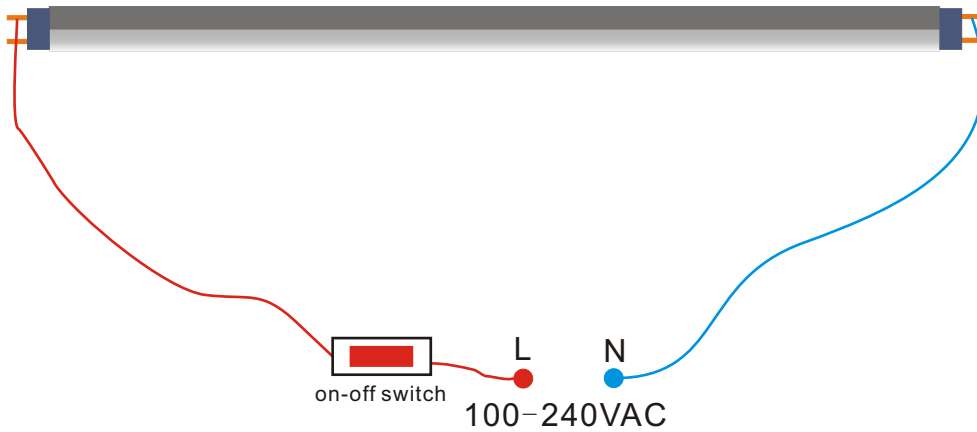

Installation diagram >>>)

Please turn off the switch before operating

Alteration of the Old Tube Wiring diagram operation

Fixing Manual of LED Tube