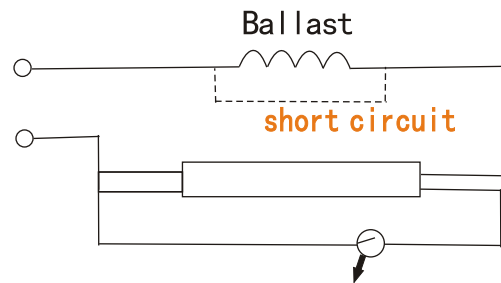

Remove the starter