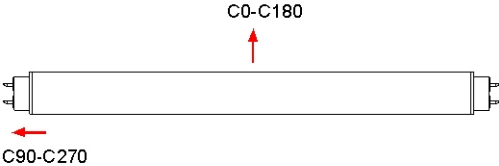

Specifications

1. Energy saving high power LED light to replace the conventional CFL bulb
2. Power efficiency: 89%
3. LED source: 3528 SMD LED
4. Operation temperature: 0-40 °C .
5. Input voltage: 100-240VAC
6. Color temperature:
 - 1) Cold white: 5500~6700K
 - 2) Natural white: 4000~5000K
 - 3) Warm white: 2700~3500K
7. Lumen: 70-90lm/W

Product Specification

		120CM	90CM	60CM
L1		1202	893	592
L2		1216	907	606
T8	D	26	26	26
T10		30	30	30

Unit: mm

Light Distribution Curve

Temperature

NSLFL is designed for operation in all energy saving lamp installations: in open fixtures to ensure long-life .

T_c.

T_c Max: 70° C

Lifetime

NSLFL LED lifetime @ 25C 10mm Free Air

Technical Specifications

Item		LED Fluorescent Lamp		
	Model NO.	NSLFL001	NSLFL002	NSLFL003
1	Base Type	G13		
2	Certificates	CE & RoHS		
3	Beam Angle	180°		
4	Input Voltage	100~240 VAC		
5	Operating Temperature	0-40 °C		
6	Storage Temperature	-30~70 °C		
7	Power Consumption	9 W	15 W	20 W
8	Power Supply	3 W		
9	Power Factor	>0.96		
10	LED Drivers Efficiency	>87%		
11	Light Color	Warm White	Neutral White	Cool White
12	Color Temperature	2,700-3,500K	4,000-5,000K	5,000-67,00K
13	Lumen Efficiency	70-80lm/W	90-100lm/W	110-120lm/W
14	CRI	>80		
15	Dimmable	~		
16	Dimensions	606MM	907MM	1216MM
17	Net Weight	215KG	330KG	410KG
18	Quantity of LED	144PCS	252PCS	336PCS