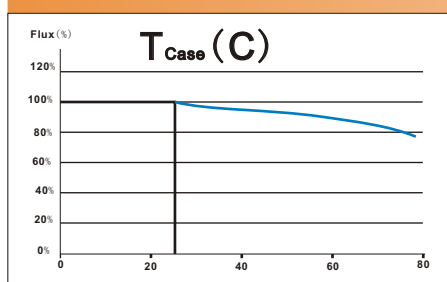

Specifications

1. Energy saving high power LED light to replace the conventional CFL bulb
2. Power efficiency: 89%
3. LED source: 3528 SMD LED
4. Operation temperature: 0-40 °C .
5. Input voltage: 100-240VAC
6. Color temperature:
 - 1) Cold white: 5500~6700K
 - 2) Natural white: 4000~5000K
 - 3) Warm white: 2700~3500K
7. Lumen: 70-90lm/W

Product Specification

		120CM	90CM	60CM
L1		1202	893	592
L2		1216	907	606
T8	D	26	26	26
T10		30	30	30

Unit: mm

Light Distribution Curve

Temperature

NSLFL is designed for operation in all energy saving lamp installations: in open fixtures to ensure long-life .

T_c.

T_c Max: 70° C

Lifetime

NSLFL LED lifetime @ 25C 10mm Free Air

Technical Specifications

Item		LED Fluorescent Lamp		
	Model NO.	NSLFL001	NSLFL002	NSLFL003
1	Base Type	G13		
2	Certificates	CE & RoHS		
3	Beam Angle	180°		
4	Input Voltage	100~240 VAC		
5	Operating Temperature	0-40 °C		
6	Storage Temperature	-30~70 °C		
7	Power Consumption	9 W	15 W	20 W
8	Power Supply	3 W		
9	Power Factor	>0.96		
10	LED Drivers Efficiency	>87%		
11	Light Color	Warm White	Neutral White	Cool White
12	Color Temperature	2,700-3,500K	4,000-5,000K	5,000-67,00K
13	Lumen Efficiency	70-80lm/W	90-100lm/W	110-120lm/W
14	CRI	>80		
15	Dimmable	~		
16	Dimensions	606MM	907MM	1216MM
17	Net Weight	215KG	330KG	410KG
18	Quantity of LED	144PCS	252PCS	336PCS