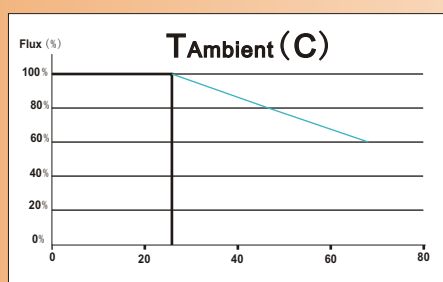

Specifications

1. Energy saving high power LED light to replace the conventional CFL bulb
2. Power efficiency: 89%
3. LED source: 3528 SMD LED
4. Operation temperature: 0-40 °C .
5. Input voltage: 100-240VAC
6. Color temperature:
 - 1) Cold white: 5500~6700K
 - 2) Natural white: 4000~5000K
 - 3) Warm white: 2700~3500K
7. Lumen: 70-90lm/W

Product Specification

		120CM	90CM	60CM
L1		1202	893	592
L2		1216	907	606
T8	D	26	26	26
T10		30	30	30

Unit: mm

Light Distribution Curve

Temperature

NSLFL is designed for operation in all energy saving lamp installations: in open fixtures to ensure long-life .

T_c.

T_c Max: 70° C

Lifetime

NSLFL LED lifetime @ 25C 10mm Free Air

Technical Specifications

Item		LED Fluorescent Lamp		
	Model NO.	NSLFL001	NSLFL002	NSLFL003
1	Base Type	G13		
2	Certificates	CE & RoHS		
3	Beam Angle	180°		
4	Input Voltage	100~240 VAC		
5	Operating Temperature	0-40 °C		
6	Storage Temperature	-30~70 °C		
7	Power Consumption	9 W	15 W	20 W
8	Power Supply	3 W		
9	Power Factor	>0.96		
10	LED Drivers Efficiency	>87%		
11	Light Color	Warm White	Neutral White	Cool White
12	Color Temperature	2,700-3,500K	4,000-5,000K	5,000-67,00K
13	Lumen Efficiency	70-80lm/W	90-100lm/W	110-120lm/W
14	CRI	>80		
15	Dimmable	~		
16	Dimensions	606MM	907MM	1216MM
17	Net Weight	215KG	330KG	410KG
18	Quantity of LED	144PCS	252PCS	336PCS